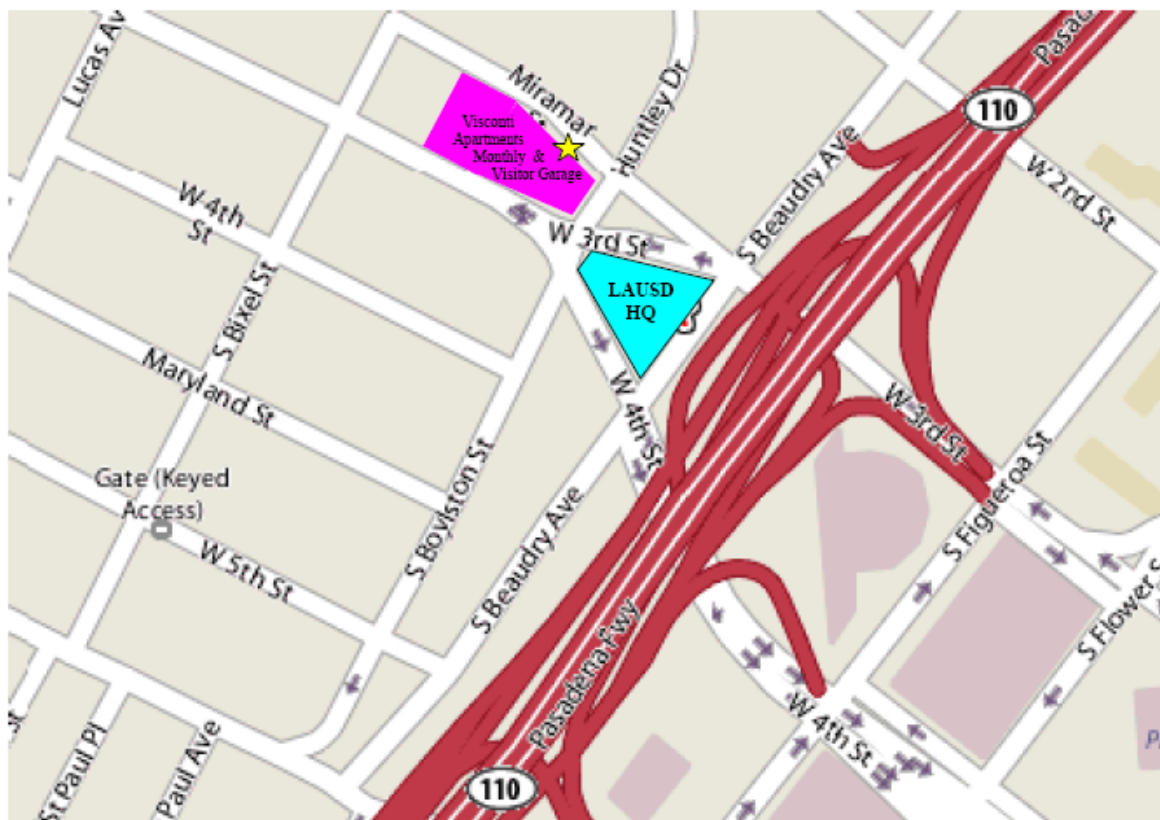

Visitor Parking for LAUSD Administrative Headquarters

Effective May 1, 2008

★ = Visconti Apartment garage entrance on Miramar.

NOTE: The main visitor parking location is the Visconti garage at the northwest corner of Miramar and Boylston. If the garage is full, parking lot attendants at the garage will re-direct you to an overflow lot. Please do NOT park in any overflow lot unless directed – your validation may not be honored.